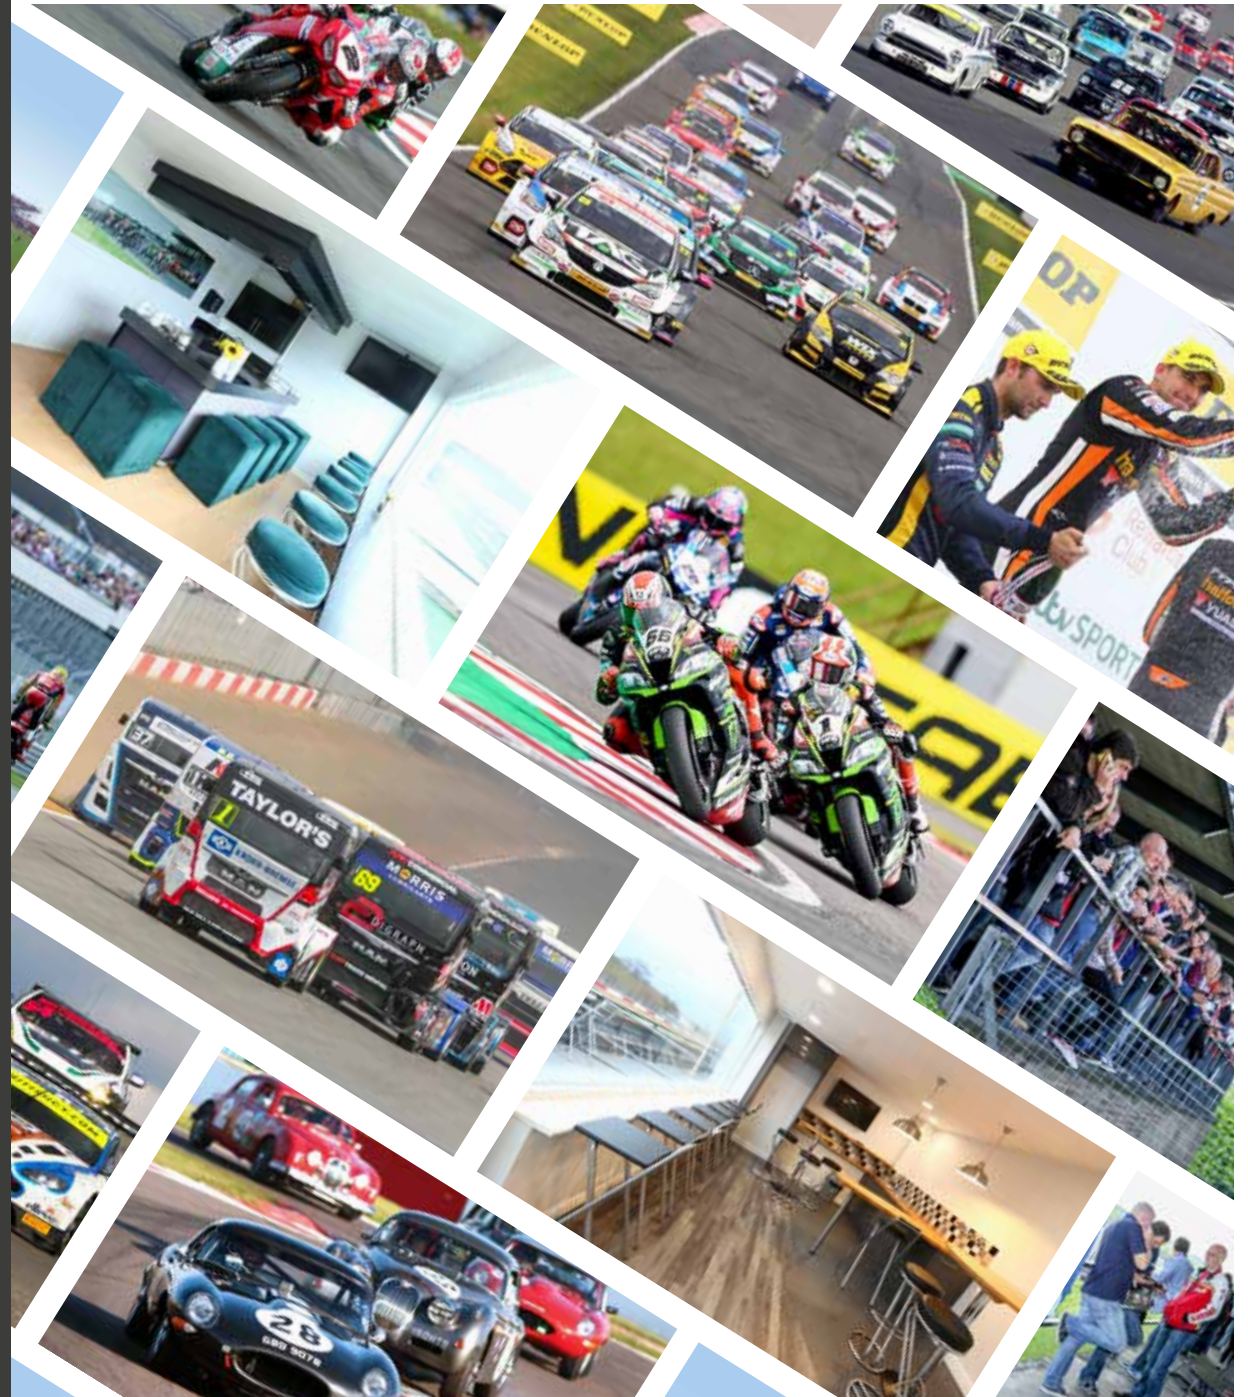

DoningtonPark

2019 SUITE HIRE

www.donington-park.co.uk

INTRODUCTION

WATCHING FROM THE TRACKSIDE IS ONE THING, BUT HAVING YOUR OWN PRIVATE HOSPITALITY SUITE PUTS YOU AND YOUR GUESTS ABOVE THE CROWDS, WITH COMFORTABLE FACILITIES AND OUTSTANDING CATERING. THERE'S NO BETTER PLACE TO EXPERIENCE THE SUPERB LINE-UP OF EVENTS THAT TAKES PLACE AT DONINGTON PARK EVERY SEASON.

Naturally, our suites have been designed to offer superb views of the racing and are positioned along the start/finish straight – right in the heart of the action. You are also free to personalise and brand your suite to gain maximum benefit from your investment.

Our dedicated team will always be on hand to ensure that every time you entertain, the day runs like clockwork.

www.donington-park.co.uk

REDGATE SUITES

SITUATED ALONGSIDE THE START/FINISH STRAIGHT ON THE APPROACH TO THE FIRST CORNER. OUR SUITES HAVE FANTASTIC VIEWS OF THE MOST FRANTIC MOMENTS FOR EVERY RACE AT DONINGTON PARK.

This unrivalled location enables you and your guests to watch the explosive getaways at the start and witness the fight for the lead as the racers filter through Redgate corner, one of the most challenging opening sequences to a racing lap anywhere in Europe. The pit lane exit is also right in front of the suites, meaning for many races you'll also see racers slot back into position as strategy takes hold of the event.