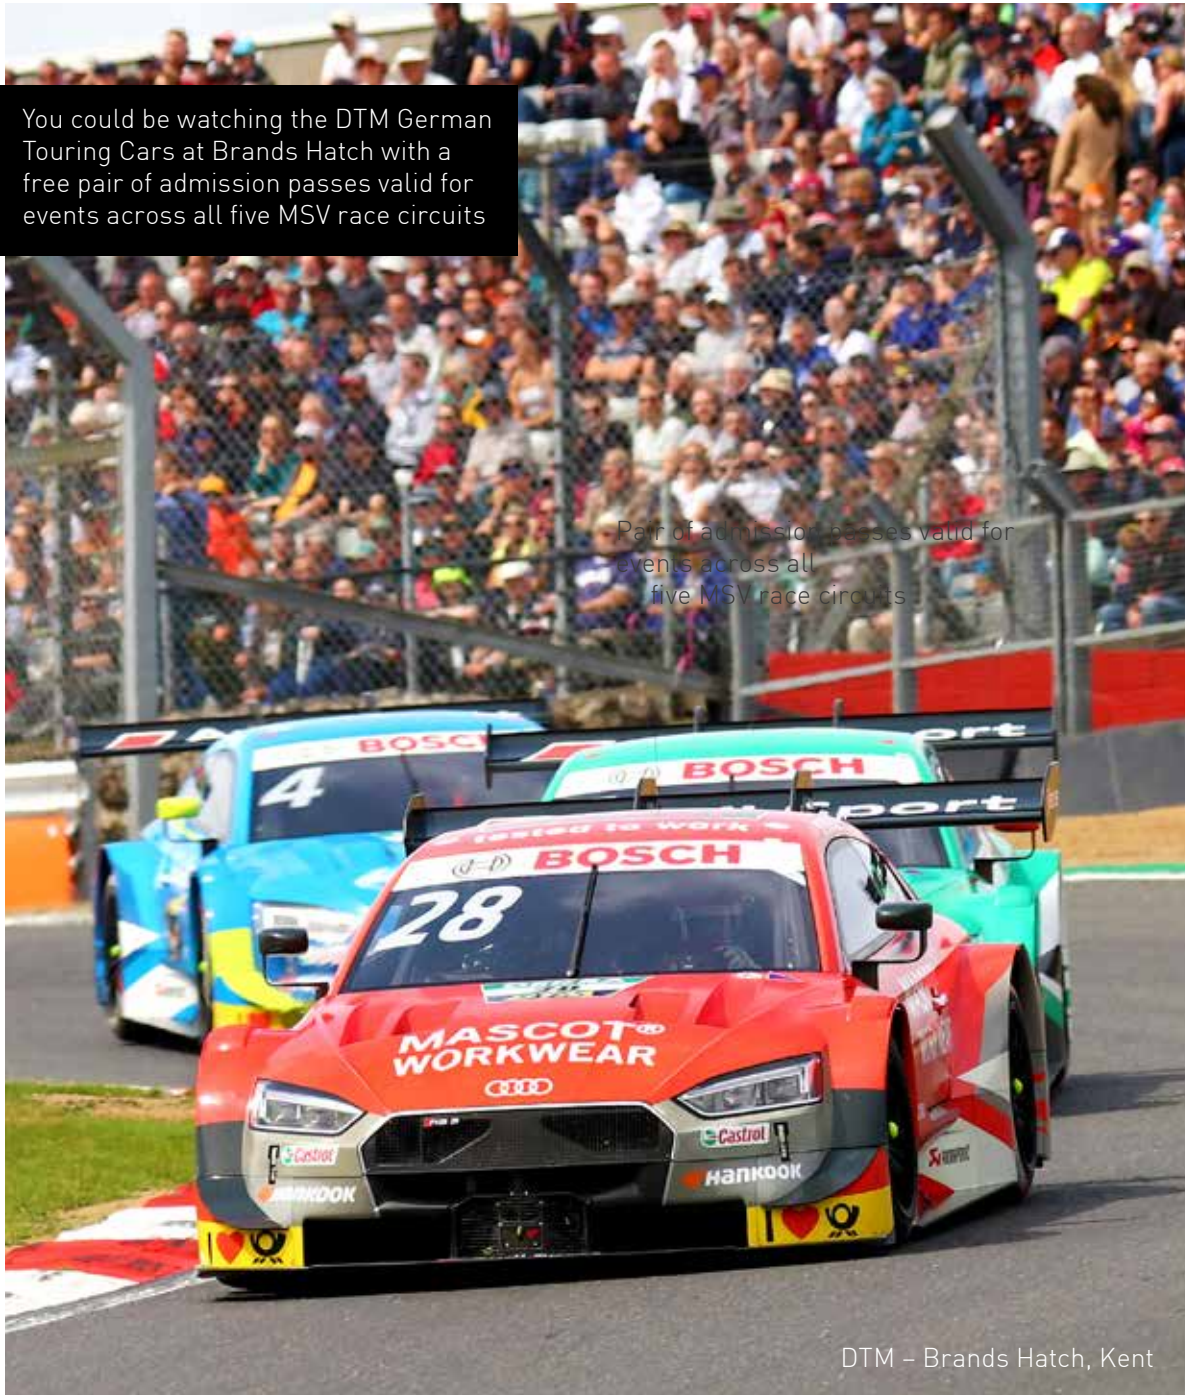

* Further events to be announced soon.
All dates remain provisional and are subject to change.

**FOR A FULL 2020 CALENDAR:
WWW.DONINGTON-PARK.CO.UK**

www.donington-park.co.uk

You could be watching the DTM German Touring Cars at Brands Hatch with a free pair of admission passes valid for events across all five MSV race circuits

Pair of admission passes valid for events across all five MSV race circuits

DTM – Brands Hatch, Kent

OUR PACKAGE INCLUDES

- 25 tickets to EVERY race event on our calendar
- 2 VIP parking spaces outside the Redgate Suites
- VIP hospitality car park passes
- Unlimited daytime usage (except for when Donington Park circuit business is closed, for example during the Download Festival)
- 10 free of charge programmes for all major race events
- The opportunity to decorate and personalise the suite to your specifications
- Integral PA system with circuit commentary
- Access to live TV and timing feeds, where available
- Free WiFi
- Signage to promote your suite, approx. 6 metres – track facing (production costs apply)
- Pair of admission passes valid for events across all five MSV race circuits